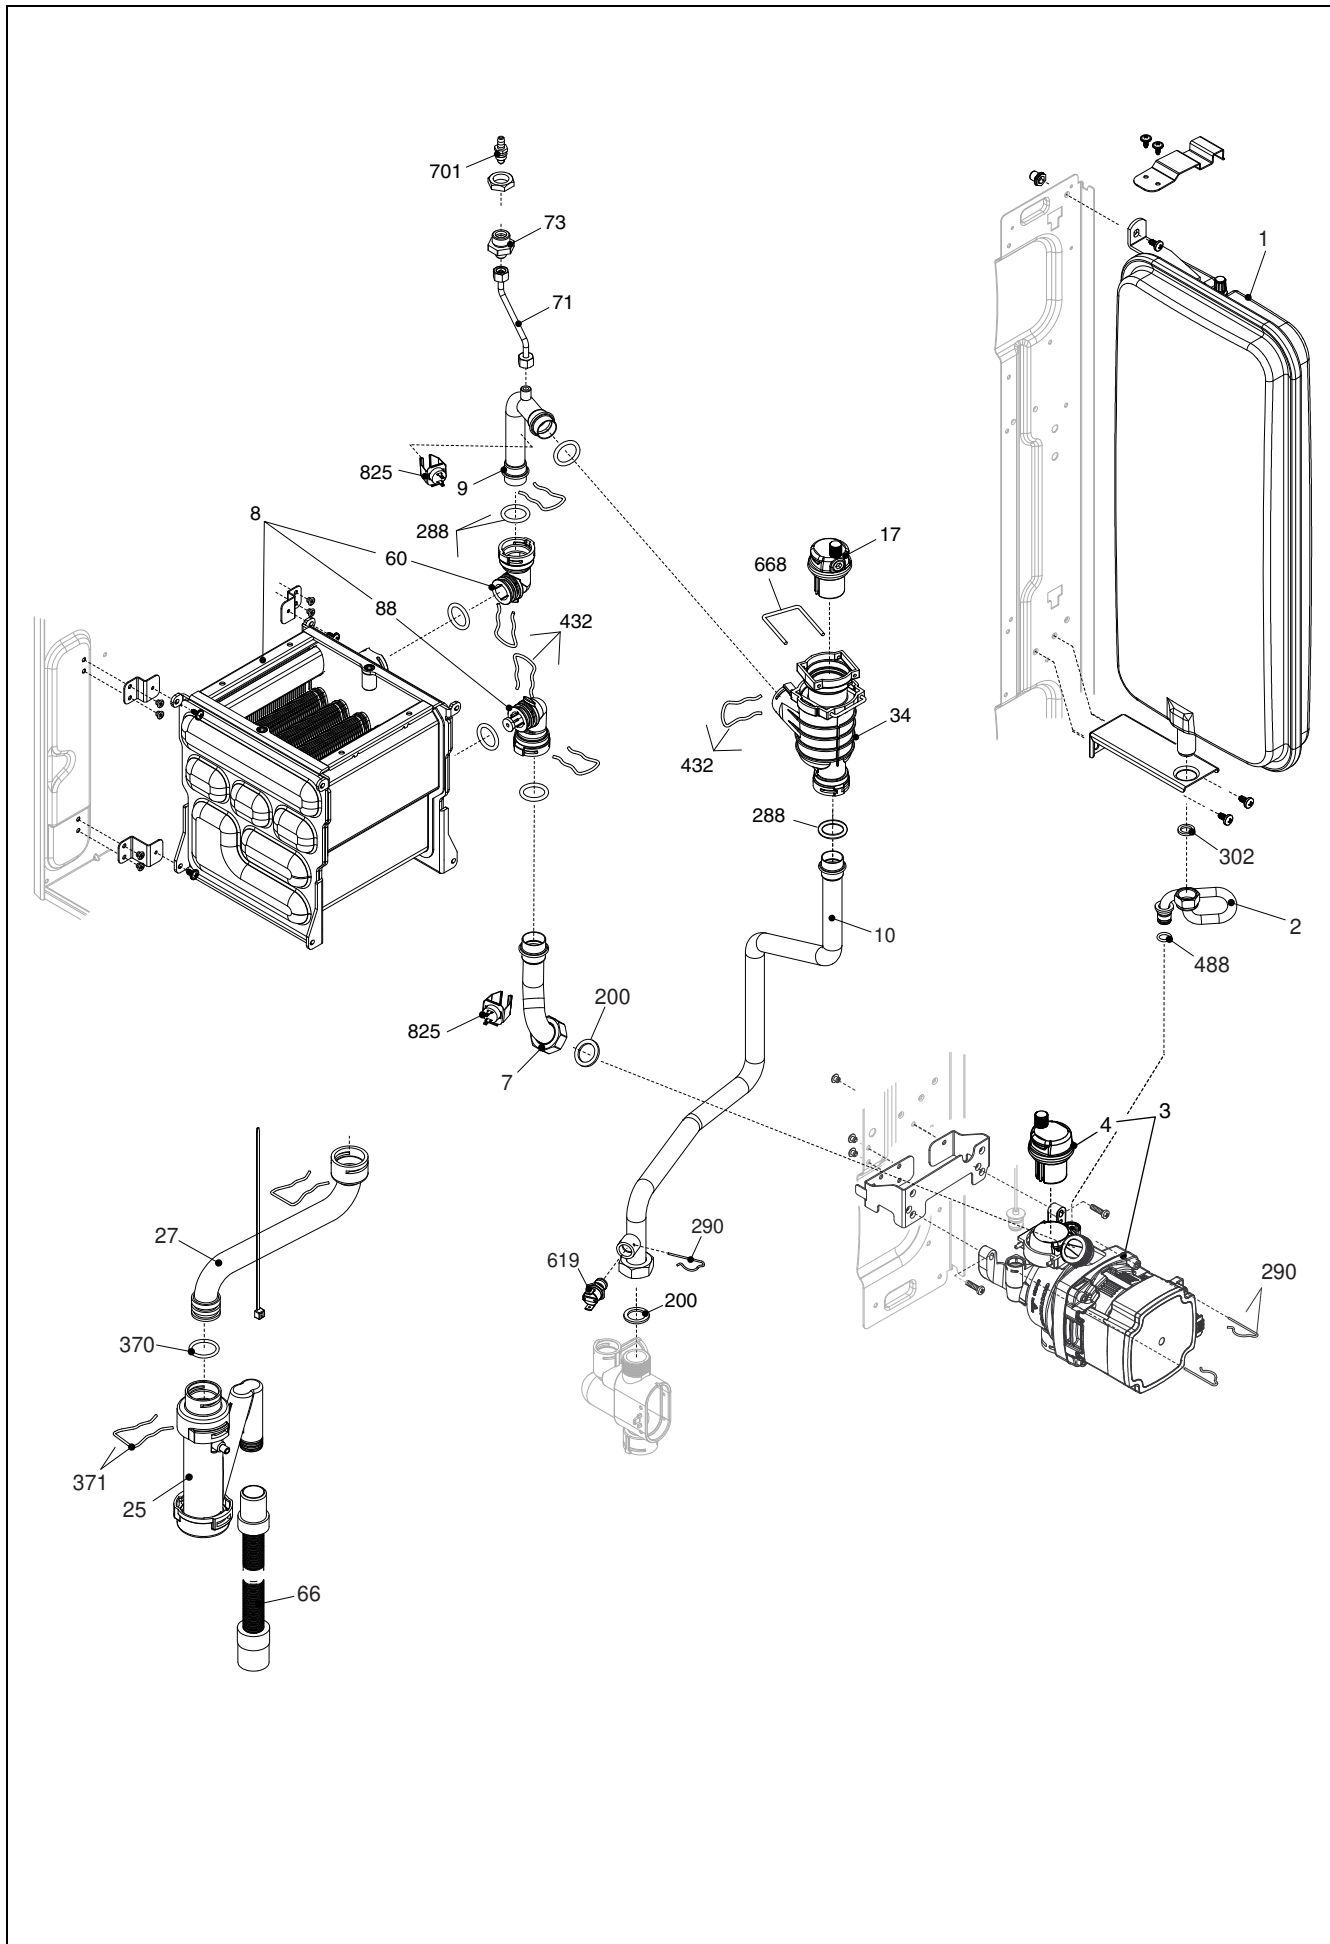

Wall hung boilers

Start Condens 25 Kis

| MODEL | PART NUMBER | |
|----------------------|-------------|-----|
| | MTN | GPL |
| Start Condens 25 KIS | 20114905 | - |

| POS. | DESCRIPTION | 25kis |
|------|-------------------------|----------|
| 2 | Frame | 4R001618 |
| 10 | Water gauge carrier | 4R103380 |
| 12 | Pressure gauge | 4R000955 |
| 18 | Control panel cover | 4R102838 |
| 20 | Printed circuit board | 4R003125 |
| 26 | Instrumental panel | 4R104038 |
| 27 | Knob | 4R000958 |
| 28 | Knob | 4R000959 |
| 31 | Case Assembly | 4R002813 |
| 133 | Connector | 4R100735 |
| 724 | Calibration screwdriver | 4R001075 |

| POS. | DESCRIPTION | 25kis |
|------|----------------------------|----------|
| 1 | Exchanger | 4364200 |
| 2 | Connection | 4R103869 |
| 4 | Non return valve | 4365749 |
| 6 | By-pass casing | 4365750 |
| 7 | High head by-pass valve | 4365043 |
| 8 | Pipe | 4365732 |
| 9 | Valve with cartridge | 4366914 |
| 10 | Cartridge | 4R001062 |
| 11 | Actuator | 4366916 |
| 13 | Clip | 4366918 |
| 20 | Filling cock | 4R001342 |
| 21 | Knob | 4R001617 |
| 22 | Safety valve | 4R001077 |
| 24 | Flow governor | 4365755 |
| 25 | Pipe | 4365733 |
| 26 | Dhw actuator | 4R100477 |
| 37 | Pipe | 4366917 |
| 47 | Cover for by-pass assembly | 4365753 |
| 48 | Cock | 4365752 |
| 63 | Pipe | 4365759 |
| 65 | Pipe | 4365736 |
| 201 | Washer | 4363391 |
| 288 | O ring | 4364282 |
| 290 | Clip | 4364751 |
| 343 | Pump plug | 4365161 |
| 432 | Clip | 4365623 |
| 433 | Clip | 4365761 |
| 434 | Nipple | 4365762 |
| 435 | Fitting/union | 4365763 |
| 436 | Clip | 4365764 |
| 438 | O ring | 4365766 |
| 439 | Washer | 4365767 |
| 441 | Clip | 4365768 |
| 442 | O ring | 4365769 |
| 443 | O ring | 4365770 |
| 444 | Washer | 4365771 |
| 521 | NTC sensor | 4365765 |