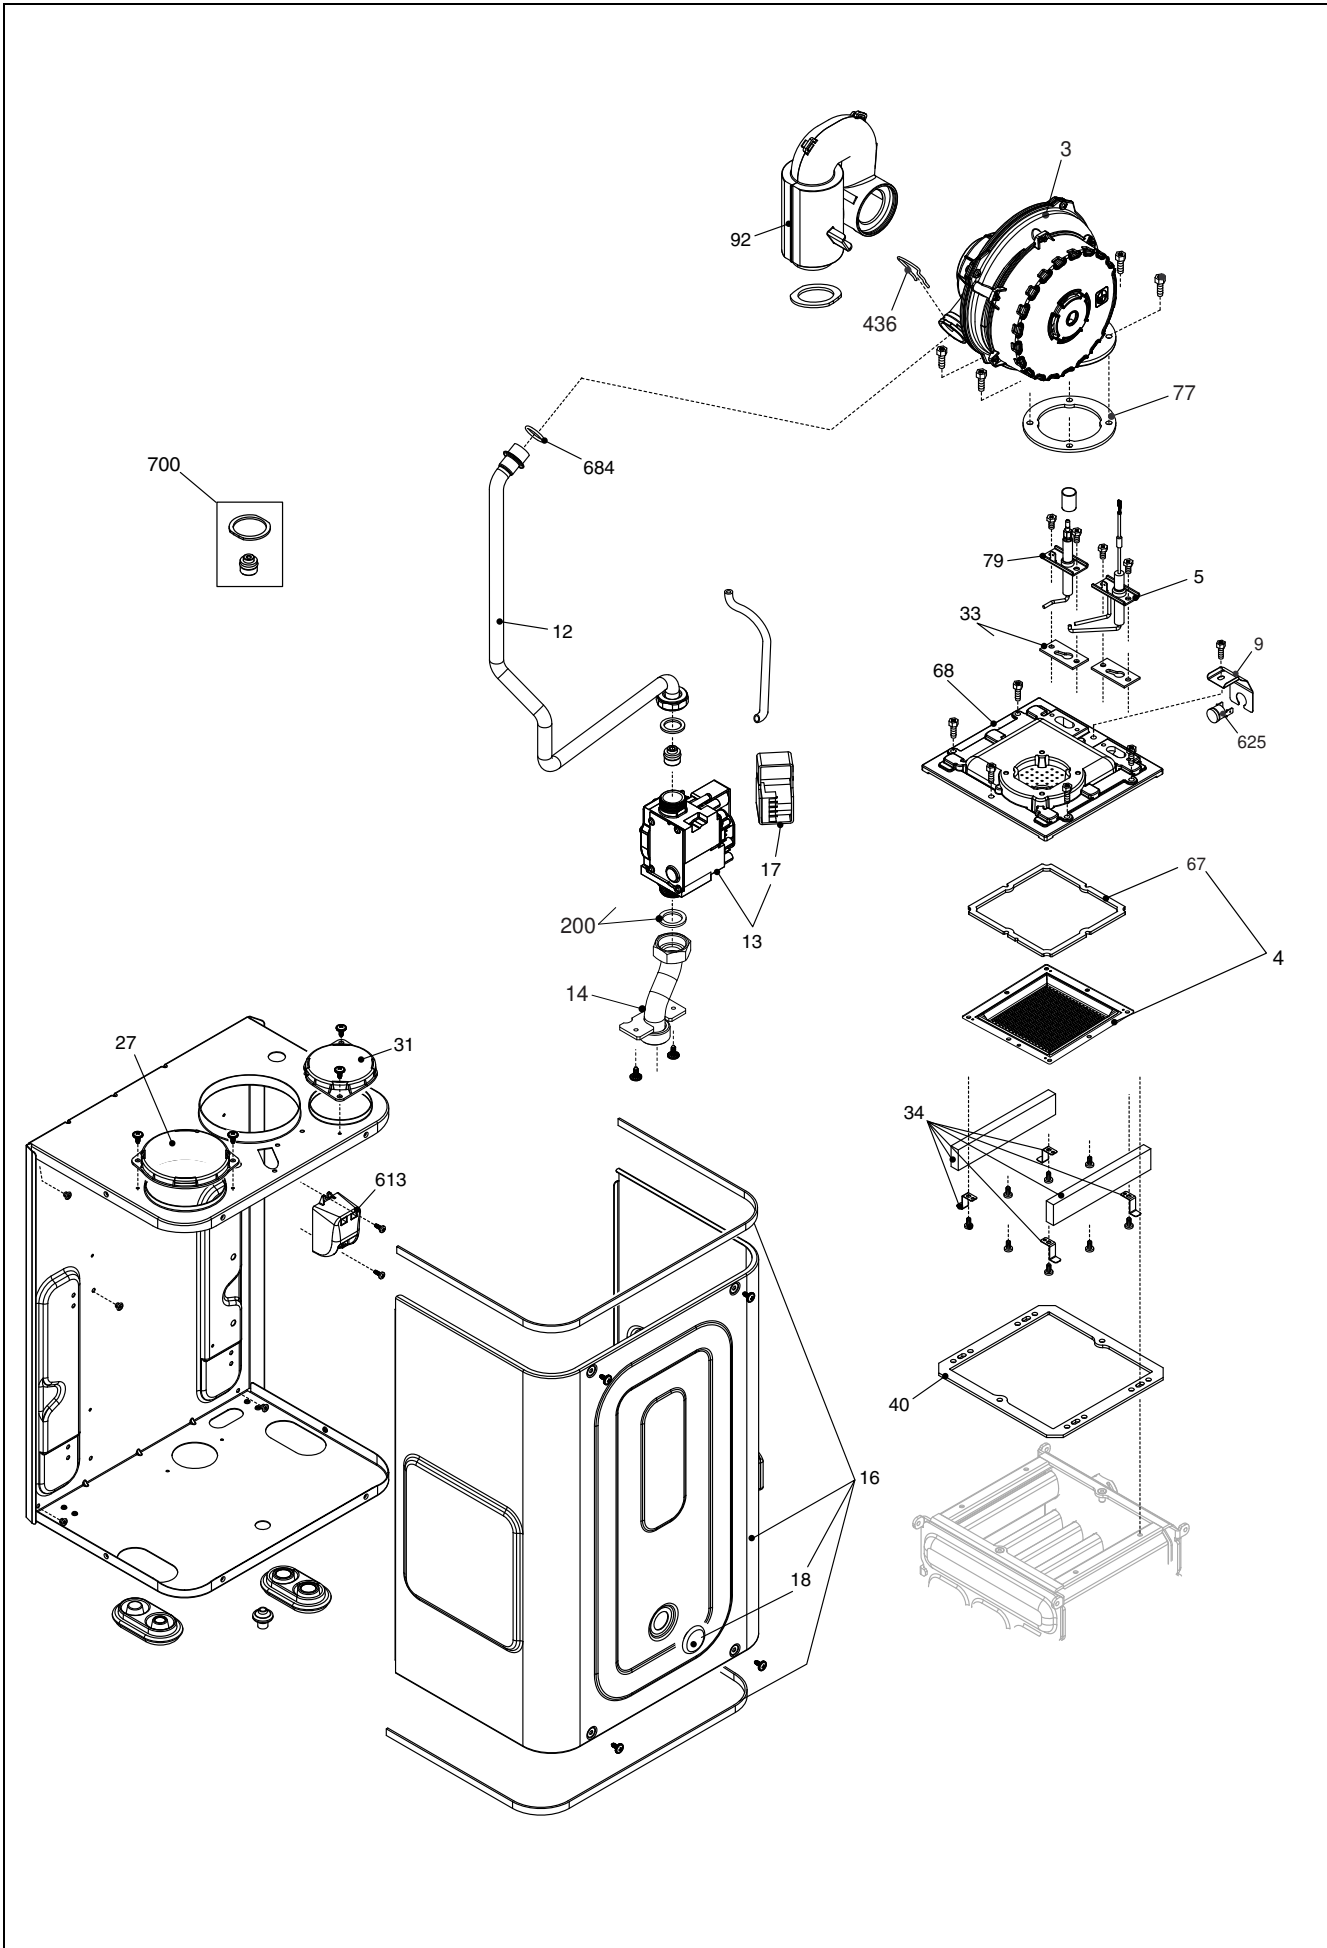

POS.	DESCRIPTION	25kis
3	Integrated fan	4R100749
4	Burner	4R001433
5	Spark ignition electrode	4R001089
9	Clip	4R102251
12	Gas pipe	4R001090
13	Gas valve	4R000835
14	Pipe	4366886
15	Gas valve solenoid	4R000824
16	Combustion chamber cover	4366983
18	Plug	4366984
27	Hole cover	4366888
31	Hole cover	4R001615
33	Electrode seal	4R001091
34	Protection	4R001434
40	Heat exchanger seal (25kw)	4R001435
67	Burner seal (kw25)	4R104016
68	Cover	4R001436
77	Washer	4R001093
79	Flame sensor electrode	4R001094
92	Silencer	4R001095
200	Washer	4363389
436	Clip	4365764
613	Ignition transformer	4366419
625	High limit thermostat	4366881
680	Washer	4367112
700	Ng conversion kit	4R100881
700	LPG conversion kit	4R100882
700	G230 Conversion kit	4R002983