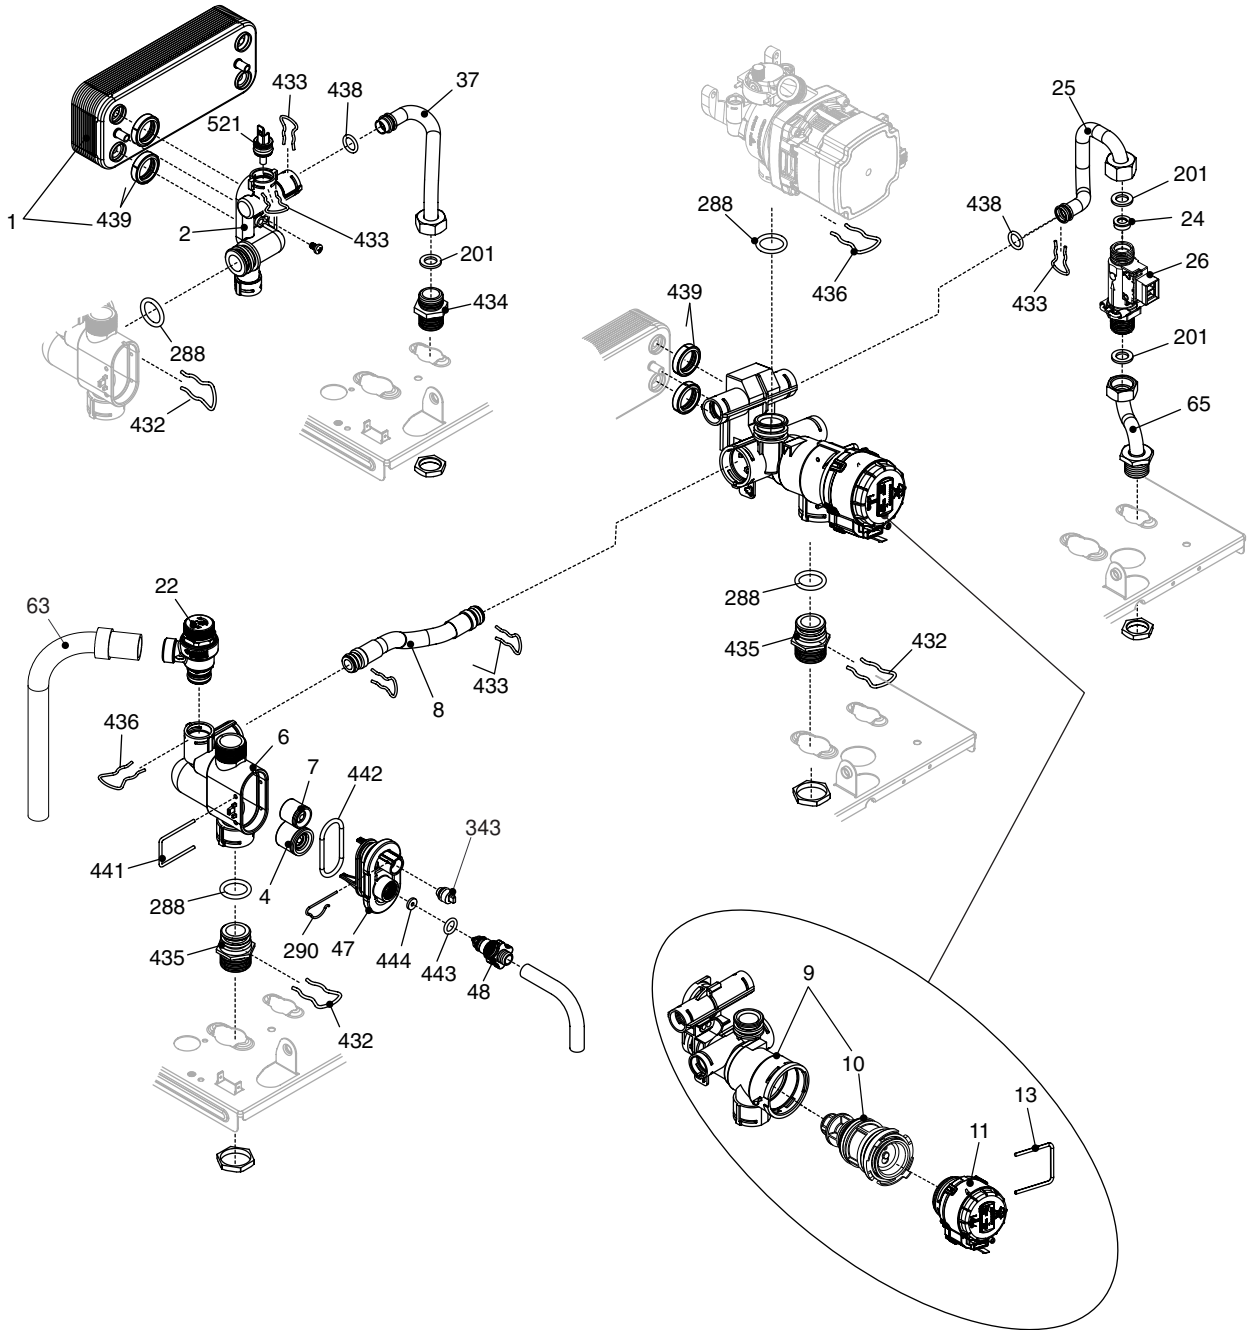

Wall hung boilers

Start Condens 25 Kis

| MODEL | PART NUMBER | |
|----------------------|-------------|-----|
| | MTN | GPL |
| Start Condens 25 KIS | 20114905 | - |

| POS. | DESCRIPTION | 25kis |
|------|-------------------------|----------|
| 2 | Frame | 4R001618 |
| 10 | Water gauge carrier | 4R103380 |
| 12 | Pressure gauge | 4R000955 |
| 18 | Control panel cover | 4R102838 |
| 20 | Printed circuit board | 4R003125 |
| 26 | Instrumental panel | 4R104038 |
| 27 | Knob | 4R000958 |
| 28 | Knob | 4R000959 |
| 31 | Case Assembly | 4R002813 |
| 133 | Connector | 4R100735 |
| 724 | Calibration screwdriver | 4R001075 |

| POS. | DESCRIPTION | 25kis |
|------|----------------------------|----------|
| 1 | Exchanger | 4364200 |
| 2 | Connection | 4R103869 |
| 4 | Non return valve | 4365749 |
| 6 | By-pass casing | 4365750 |
| 7 | High head by-pass valve | 4365043 |
| 8 | Pipe | 4365732 |
| 9 | Valve with cartridge | 4366914 |
| 10 | Cartridge | 4R001062 |
| 11 | Actuator | 4366916 |
| 13 | Clip | 4366918 |
| 20 | Filling cock | 4R001342 |
| 21 | Knob | 4R001617 |
| 22 | Safety valve | 4R001077 |
| 24 | Flow governor | 4365755 |
| 25 | Pipe | 4365733 |
| 26 | Dhw actuator | 4R100477 |
| 37 | Pipe | 4366917 |
| 47 | Cover for by-pass assembly | 4365753 |
| 48 | Cock | 4365752 |
| 63 | Pipe | 4365759 |
| 65 | Pipe | 4365736 |
| 201 | Washer | 4363391 |
| 288 | O ring | 4364282 |
| 290 | Clip | 4364751 |
| 343 | Pump plug | 4365161 |
| 432 | Clip | 4365623 |
| 433 | Clip | 4365761 |
| 434 | Nipple | 4365762 |
| 435 | Fitting/union | 4365763 |
| 436 | Clip | 4365764 |
| 438 | O ring | 4365766 |
| 439 | Washer | 4365767 |
| 441 | Clip | 4365768 |
| 442 | O ring | 4365769 |
| 443 | O ring | 4365770 |
| 444 | Washer | 4365771 |
| 521 | NTC sensor | 4365765 |