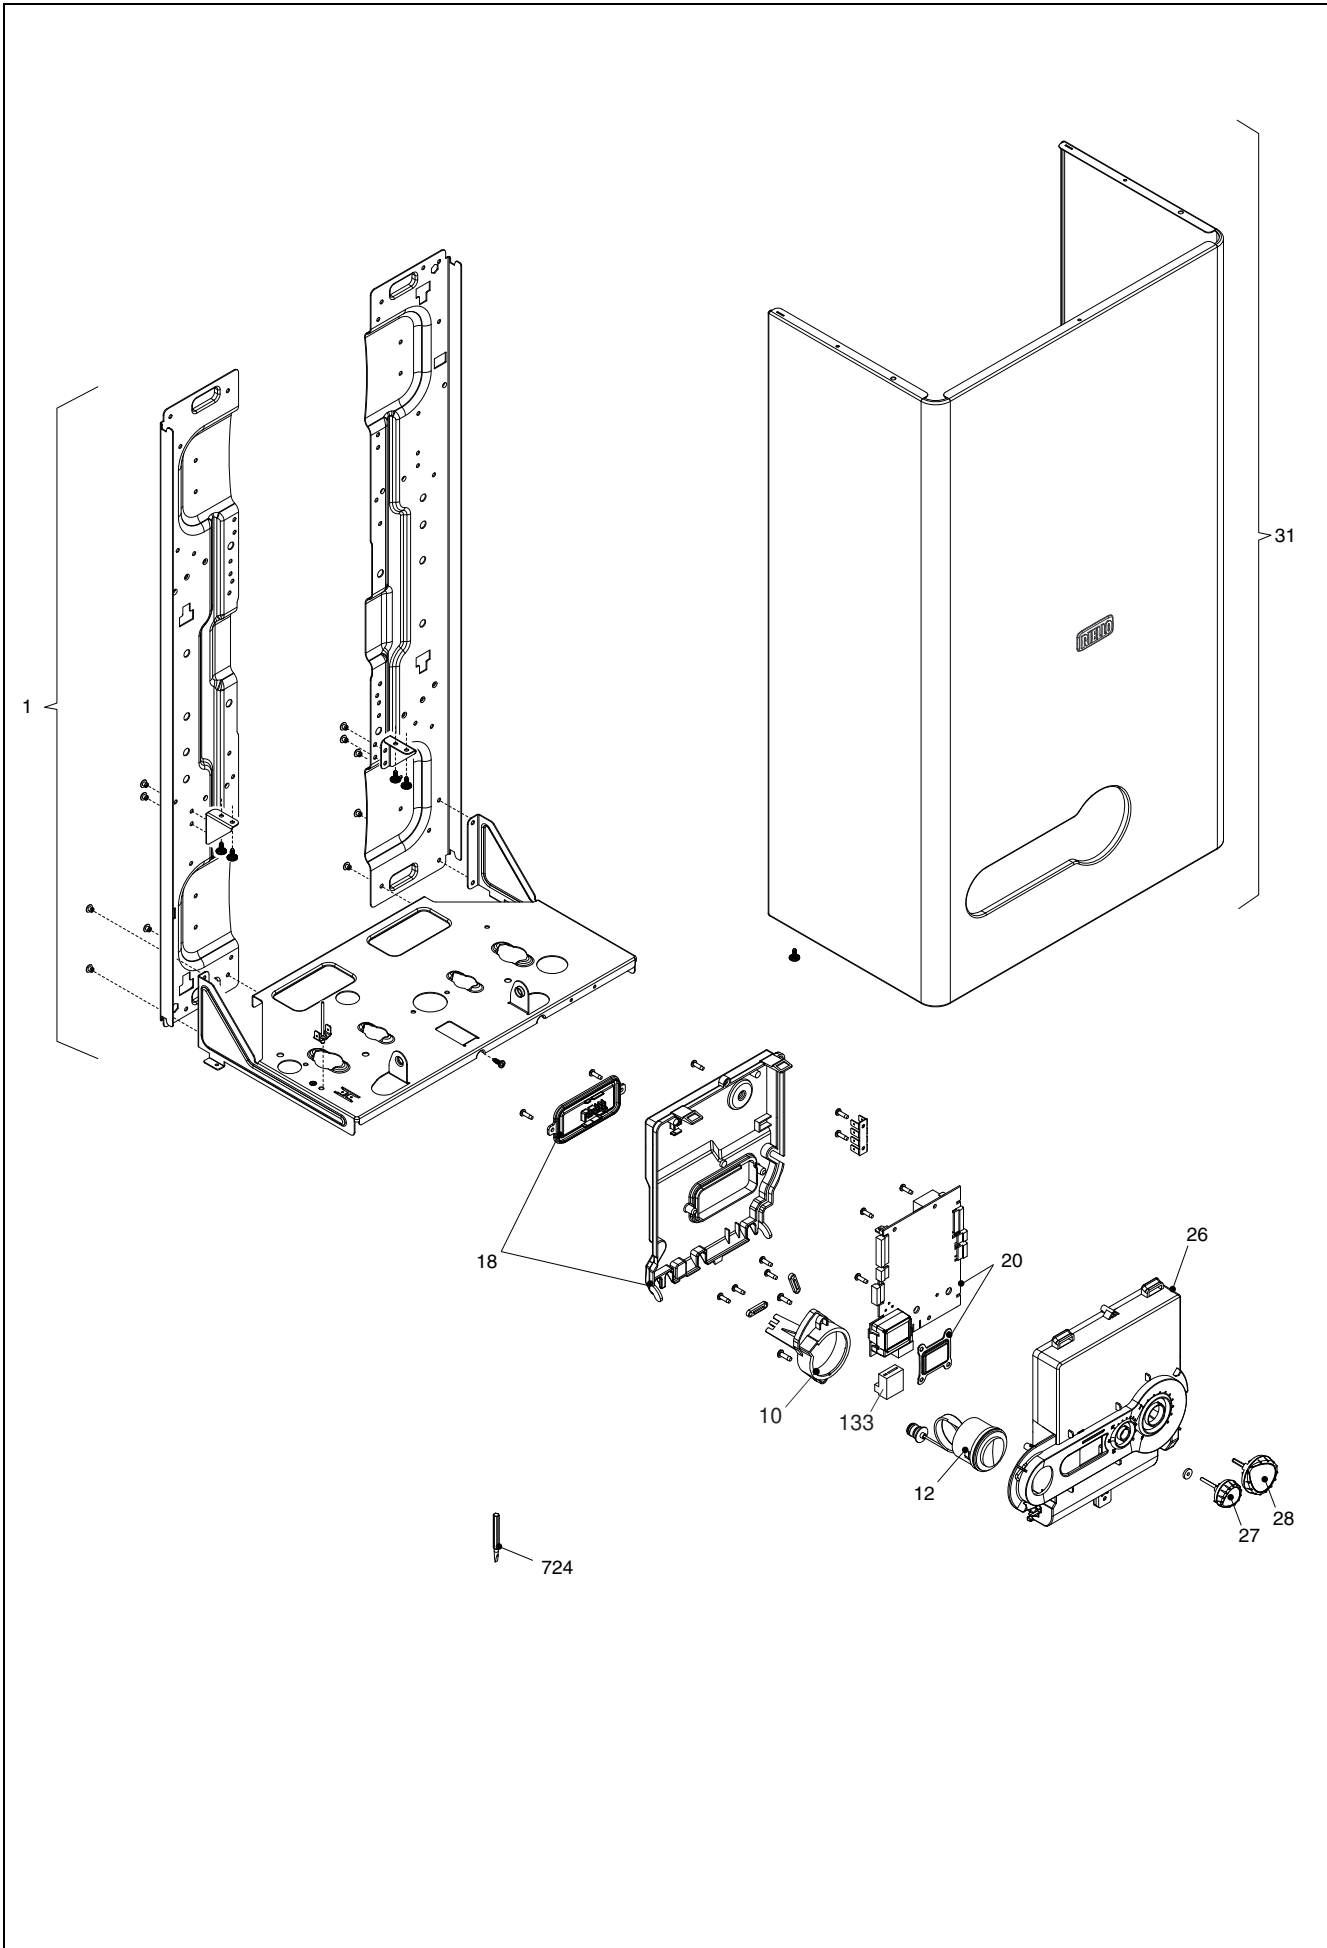

Wall hung boilers

Start Condens 25 Kis

| MODEL | PART NUMBER | |
|----------------------|-------------|-----|
| | MTN | GPL |
| Start Condens 25 KIS | 20114905 | - |

| POS. | DESCRIPTION | 25kis |
|------|-------------------------|----------|
| 2 | Frame | 4R001618 |
| 10 | Water gauge carrier | 4R103380 |
| 12 | Pressure gauge | 4R000955 |
| 18 | Control panel cover | 4R102838 |
| 20 | Printed circuit board | 4R003125 |
| 26 | Instrumental panel | 4R104038 |
| 27 | Knob | 4R000958 |
| 28 | Knob | 4R000959 |
| 31 | Case Assembly | 4R002813 |
| 133 | Connector | 4R100735 |
| 724 | Calibration screwdriver | 4R001075 |

| POS. | DESCRIPTION | 25kis |
|------|----------------------------|----------|
| 1 | Exchanger | 4364200 |
| 2 | Connection | 4R103869 |
| 4 | Non return valve | 4365749 |
| 6 | By-pass casing | 4365750 |
| 7 | High head by-pass valve | 4365043 |
| 8 | Pipe | 4365732 |
| 9 | Valve with cartridge | 4366914 |
| 10 | Cartridge | 4R001062 |
| 11 | Actuator | 4366916 |
| 13 | Clip | 4366918 |
| 20 | Filling cock | 4R001342 |
| 21 | Knob | 4R001617 |
| 22 | Safety valve | 4R001077 |
| 24 | Flow governor | 4365755 |
| 25 | Pipe | 4365733 |
| 26 | Dhw actuator | 4R100477 |
| 37 | Pipe | 4366917 |
| 47 | Cover for by-pass assembly | 4365753 |
| 48 | Cock | 4365752 |
| 63 | Pipe | 4365759 |
| 65 | Pipe | 4365736 |
| 201 | Washer | 4363391 |
| 288 | O ring | 4364282 |
| 290 | Clip | 4364751 |
| 343 | Pump plug | 4365161 |
| 432 | Clip | 4365623 |
| 433 | Clip | 4365761 |
| 434 | Nipple | 4365762 |
| 435 | Fitting/union | 4365763 |
| 436 | Clip | 4365764 |
| 438 | O ring | 4365766 |
| 439 | Washer | 4365767 |
| 441 | Clip | 4365768 |
| 442 | O ring | 4365769 |
| 443 | O ring | 4365770 |
| 444 | Washer | 4365771 |
| 521 | NTC sensor | 4365765 |