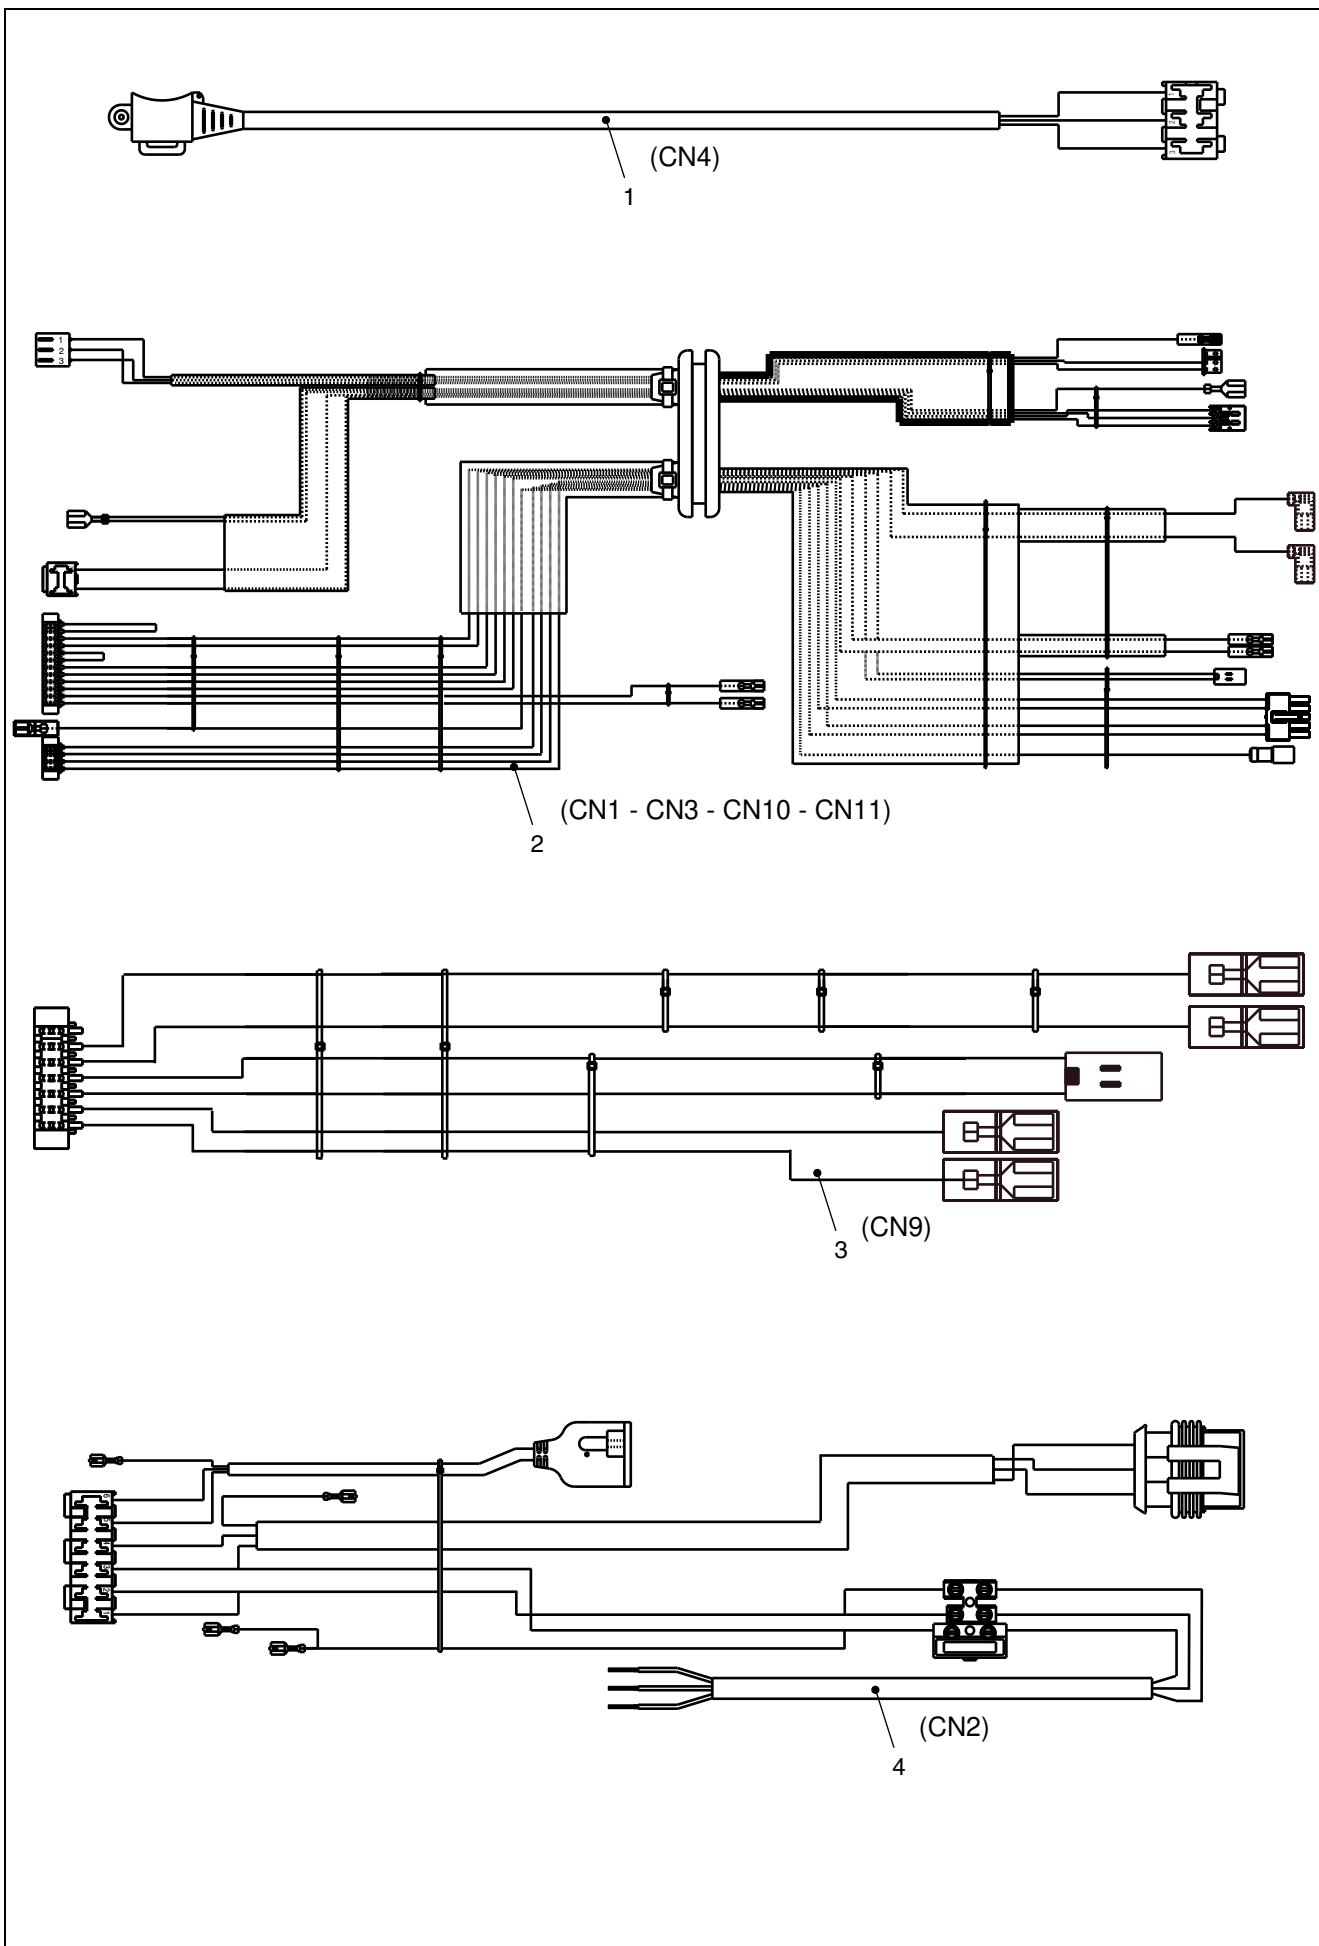

POS.	DESCRIPTION	25kis
1	Hydraulic control cable	4366912
2	Combustion cable	4R001102
3	Low tension cable	4R001108
4	Power wiring harness	4R102837