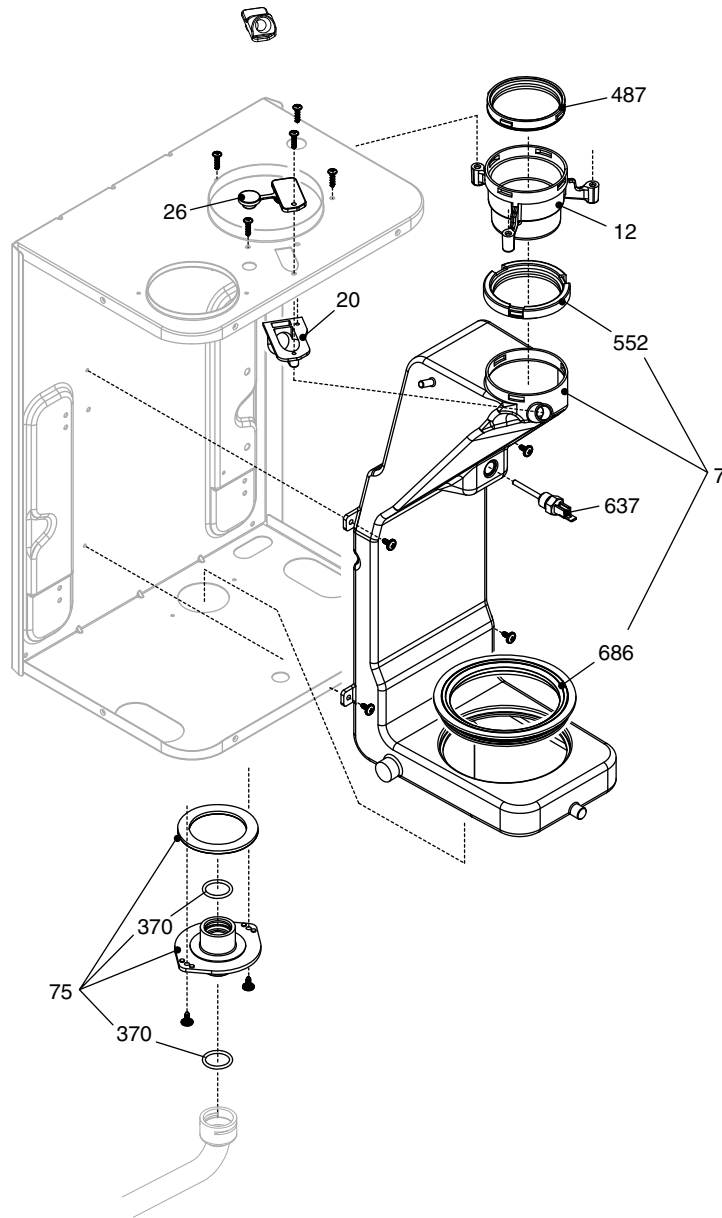

POS.	DESCRIPTION	25kis
7	Conveyor	4R001097
12	Flue drain connection	4365881
20	Outlet nut	4R001098
26	Plug	4R001099
75	Flue collector	4R001100
370	O ring	4365406
487	Washer Ø 60	4365889
552	Washer Ø 60	4366238
637	Flue sensor	4366463
686	Washer	4R001101